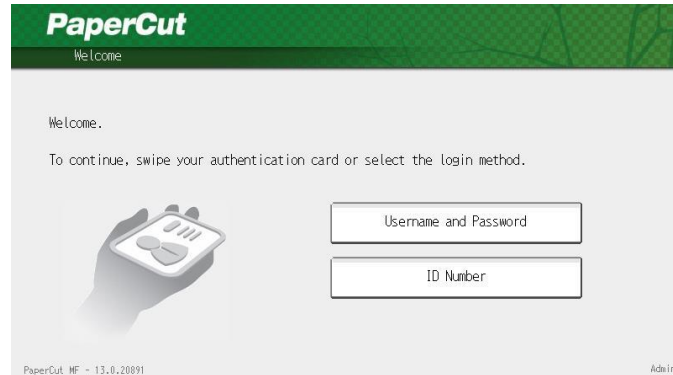

Using PaperCut

Login by swiping your card at the card reader, entering your ID # or with your Windows Username and Password

Choose to make copies, collect print jobs or scan

When done press log out button or swipe your card at the card reader again to log out