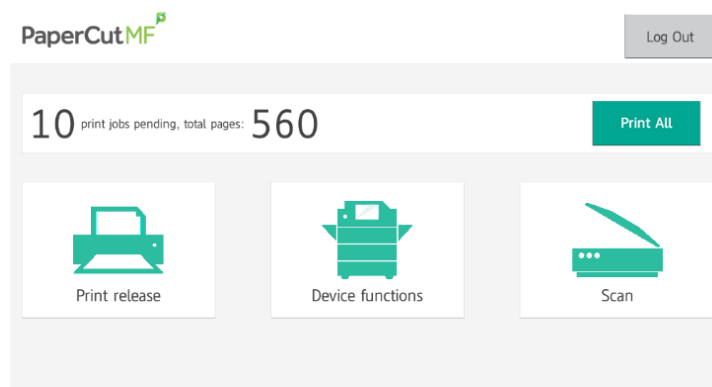

Using PaperCut

Login by swiping your card at the card reader, entering your ID # or with your Windows Username and Password

Choose to make copies, collect print jobs or scan

When done press log out button or swipe your card at the card reader again to log out